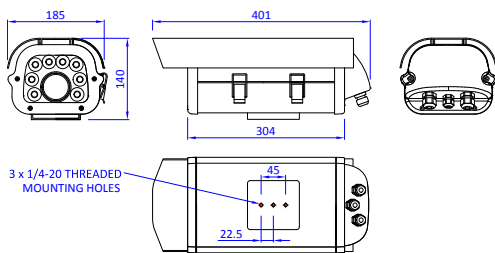

# HIG-CH202VIR/CH204VIR

2M Global Shutter IP IR Housing Camera(Motorized V/F, f=3.6~11mm / f=12~40mm)

## Overview

- 1/1.8" Type Sony Global Shutter CMOS Sensor
- MAX. 1920x1080p(30/25FPS)
- 0 Lux @ IR Mode
- Motorized V/F, f=3.6~11mm / f=12~40mm
- More than 55dB
- Day & Night
- BLC / WDR / HLC
- DNR
- Intelligence Motion Detection
- De-Fog
- Shutter Strobe
- Digital x32 Zoom
- Ethernet Network Interface
- 8 High Power LEDs
- IP 66

## Dimension